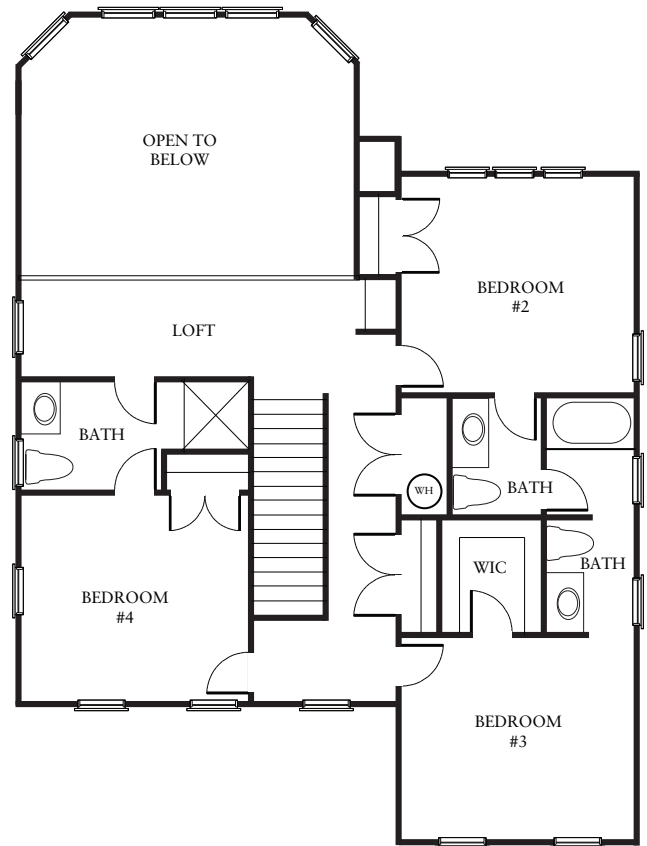

# The Coors Cottage

2,700 SQ. FT.

FIRST FLOOR

SECOND FLOOR

Designed by Florez Design Studios

Discover the Marshes Light Difference

**MARSHESLIGHT.com** | Toll-Free (888) 319-3557

301 Dartmoor Lane, Manteo, NC 27954